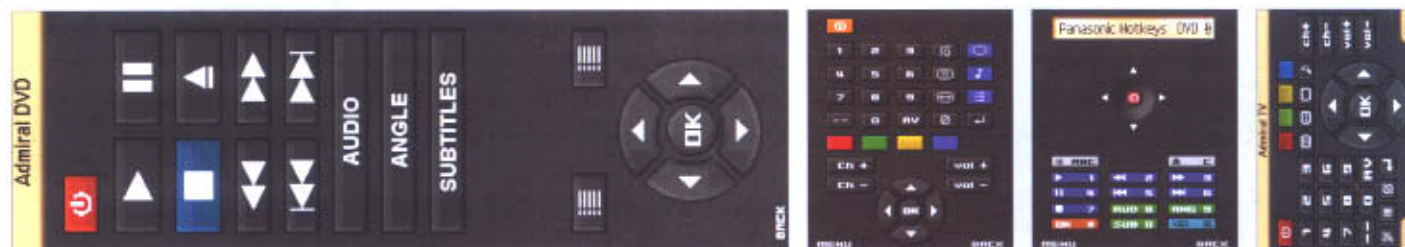

Security applications

NEW

Data Guard (compatible with Series 80 devices)

Data Guard is the application that helps the end user to secure important and sensitive information on the Nokia 9500/9300. User can securely store: credit cards numbers, user names, passwords, codes, accounts, PIN numbers, web pages, addresses, and much more. The users sensitive informations are stored in a secure databases. Data Guard uses password protection and strong industry encryption technologies standard with 128-bit data encryption (RSA/DSA) to keep the information private and secure.

Secure Storage (compatible with Series 80 devices)

The security application that helps to manage and securely store sensitive files and folders inside the Nokia 9500/9300. In one easy way end users are able to encrypt the private documents. Secure Storage uses password protection and strong industry encryption technologies standard with 128-bit data encryption (RSA/ DSA) to keep the information private and secure.

Entertainment

Infrared Remote/Total irRemote (compatible with Series 60, 80 and UIQ devices equipped with irDA)

The award winning Psiloc irRemote and Total irRemote applications can turn a Symbian phone into a remote control. This truly ingenious application can help replace a multitude of various remote controls that tend to accumulate in every house with just one device – and keep the phone handy. Psiloc irRemote is very simple to use: just select the brand and the type of device (TV, DVD, VCR, CD, etc.) and it works. Psiloc Total irRemote has all the functionality of its smaller brother but can also learn. The built in device library may miss some of the more unique devices, so the user can download the relevant Philips Pronto CCF or Lirc codes from their respective websites thus expanding range of compatible equipment. The codes can be sent via infrared, Bluetooth or email and the file format will be automatically recognized and PsilocirRemote automatically started.