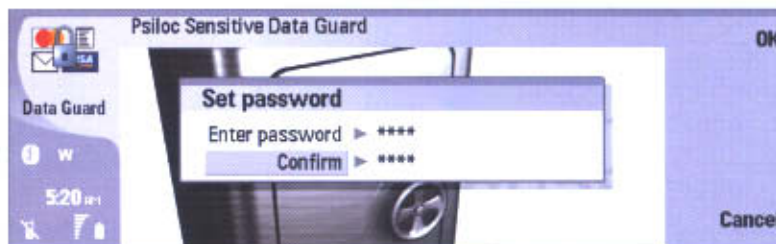

Security applications

NEW

Data Guard (compatible with Series 80 devices)

Data Guard is the application that helps the end user to secure important and sensitive information on the Nokia 9500/9300. User can securely store: credit cards numbers, user names, passwords, codes, accounts, PIN numbers, web pages, addresses, and much more. The users sensitive informations are stored in a secure databases. Data Guard uses password protection and strong industry encryption technologies standard with 128-bit data encryption (RSA/DSA) to keep the information private and secure.

Secure Storage (compatible with Series 80 devices)

The security application that helps to manage and securely store sensitive files and folders inside the Nokia 9500/9300. In one easy way end users are able to encrypt the private documents. Secure Storage uses password protection and strong industry encryption technologies standard with 128-bit data encryption (RSA/ DSA) to keep the information private and secure.