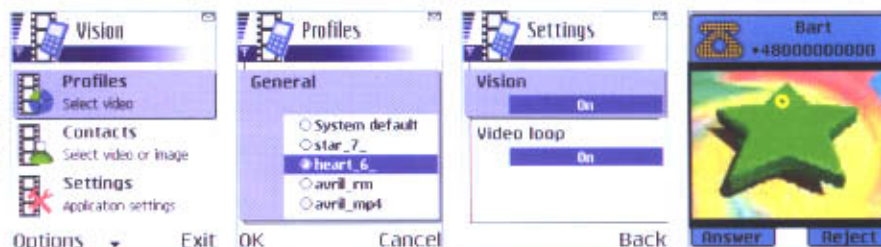

Entertainment

Infrared Remote/Total irRemote (compatible with Series 60, 80 and UIQ devices equipped with irDA)

The award winning Psiloc irRemote and Total irRemote applications can turn a Symbian phone into a remote control. This truly ingenious application can help replace a multitude of various remote controls that tend to accumulate in every house with just one device – and keep the phone handy. Psiloc irRemote is very simple to use: just select the brand and the type of device (TV, DVD, VCR, CD, etc.) and it works. Psiloc Total irRemote has all the functionality of its smaller brother but can also learn. The built in device library may miss some of the more unique devices, so the user can download the relevant Philips Pronto CCF or Lirc codes from their respective websites thus expanding range of compatible equipment. The codes can be sent via infrared, Bluetooth or email and the file format will be automatically recognized and PsilocirRemote automatically started.

Screen Saver (compatible with Series 60, and UIQ devices)

Psiloc Screen Saver enhances the bundled screen saver the functionality by adding powerful screen savers: Screen Saver fully supports all indicators signal level, battery level, missed calls and inbox status. In a "sleep mode" Psiloc Screen Saver falls into the background and is replaced by the original screen saver after a specified time (1, 4 or 8 hours). This is to protect battery life from the some more power hungry screen savers.

Psiloc Vision (compatible with Series 60)

Psiloc Vision is a new application that signals incoming calls with a video, as well as the ring tone. The package comes with three videos, but users' own recordings can also be used. Another option is to have a full screen image shown instead of a video, using any stored image from a family snapshot to a company logo.